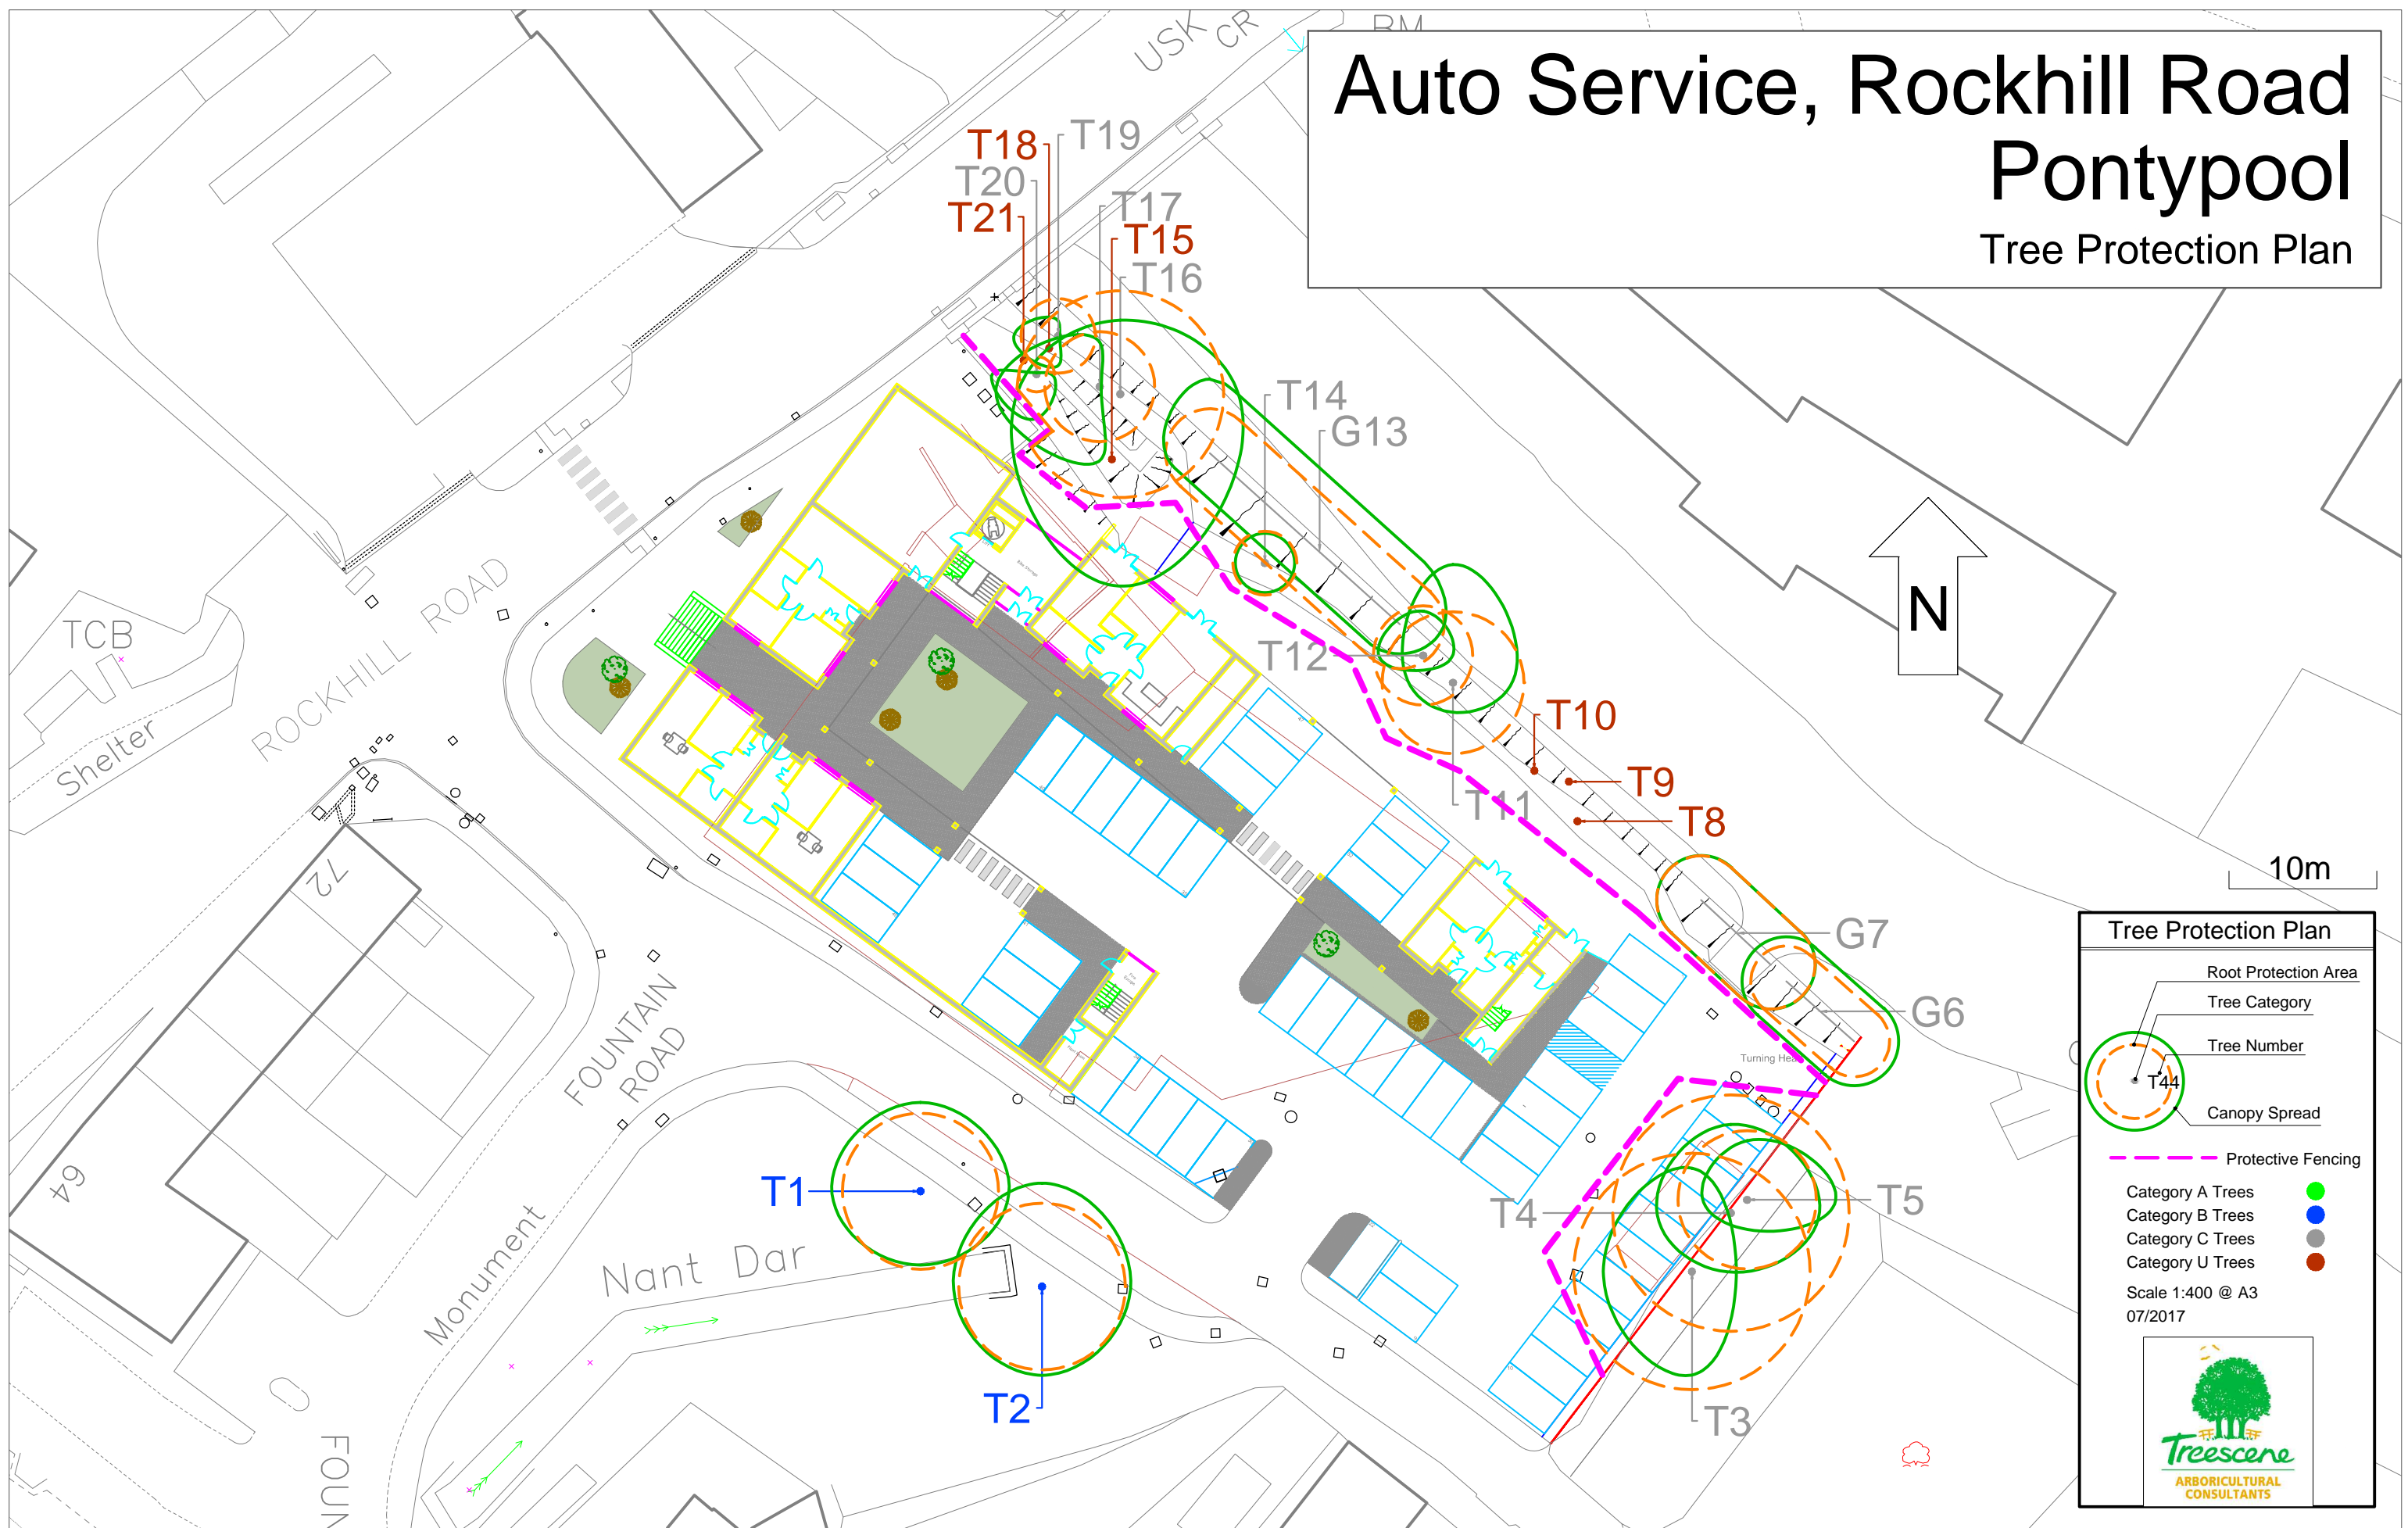

Auto Service, Rockhill Road Pontypool

Tree Protection Plan

Tree Protection Plan

- Root Protection Area
- Tree Category
- Tree Number
- Canopy Spread
- Protective Fencing
- Category A Trees (Green circle)
- Category B Trees (Blue circle)
- Category C Trees (Grey circle)
- Category U Trees (Red circle)

Scale 1:400 @ A3
07/2017