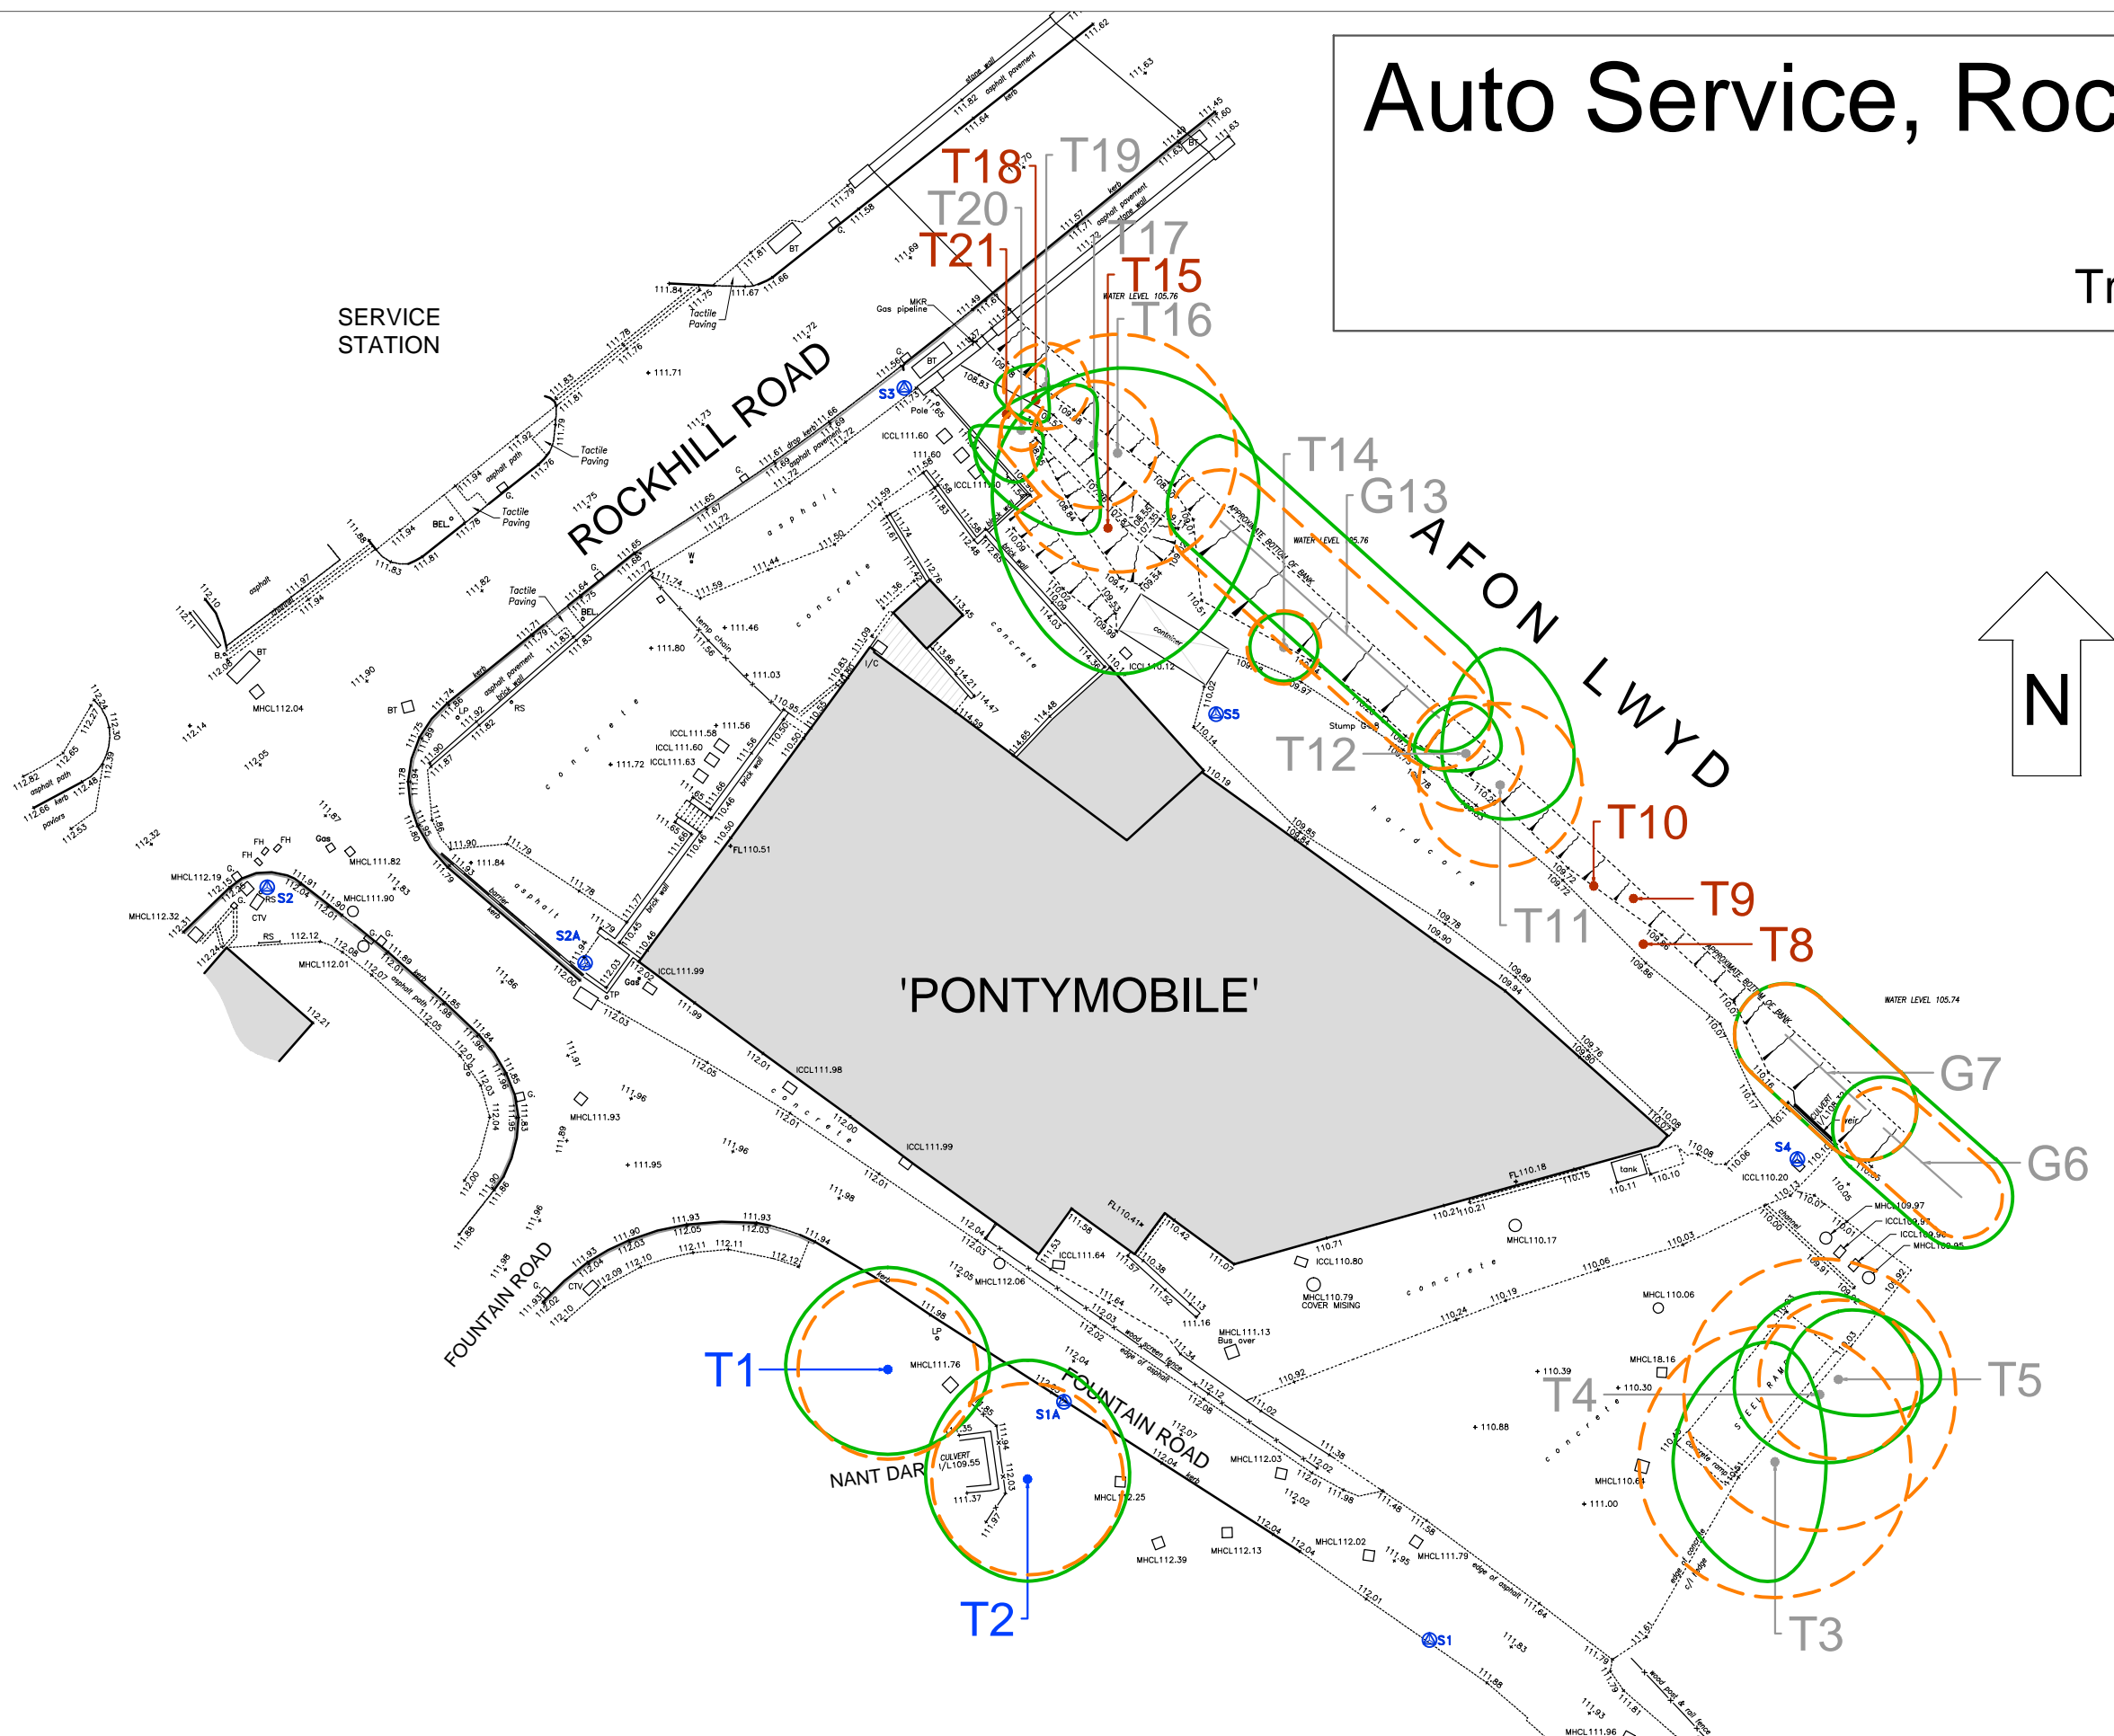

# Auto Service, Rockhill Road Pontypool

## Tree Constraints Plan

10m

**Tree Constraints Plan**

- Root Protection Area
- Tree Category
- Tree Number
- Canopy Spread

Category A Trees ●  
 Category B Trees ●  
 Category C Trees ●  
 Category U Trees ●

Scale 1:400 @A3  
07/2017